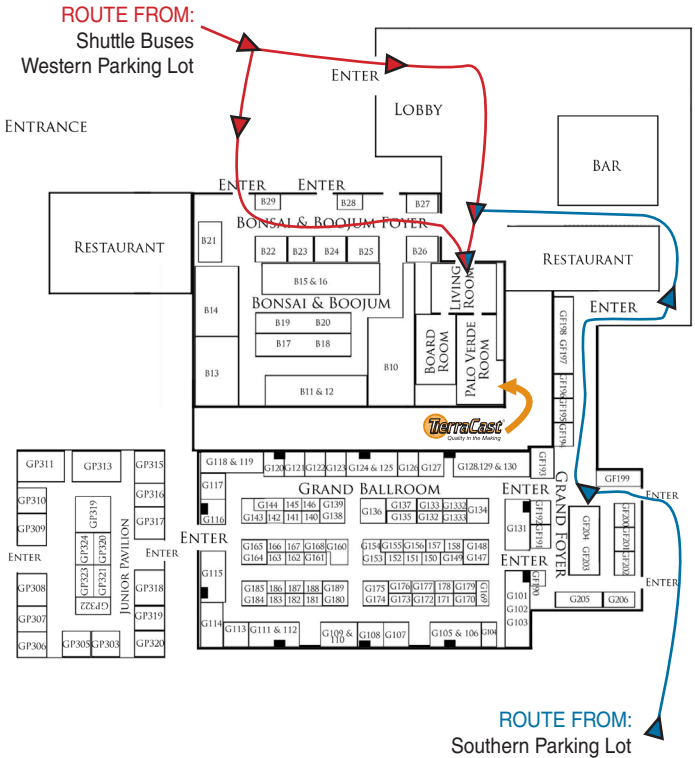

How to find us at the Doubletree Reid Park Hotel

Parking

Complimentary on-site parking is available in the western and southern parking lots at the Doubletree. Alternatively, park at the nearby golf course with regular shuttle service to the front entrance.